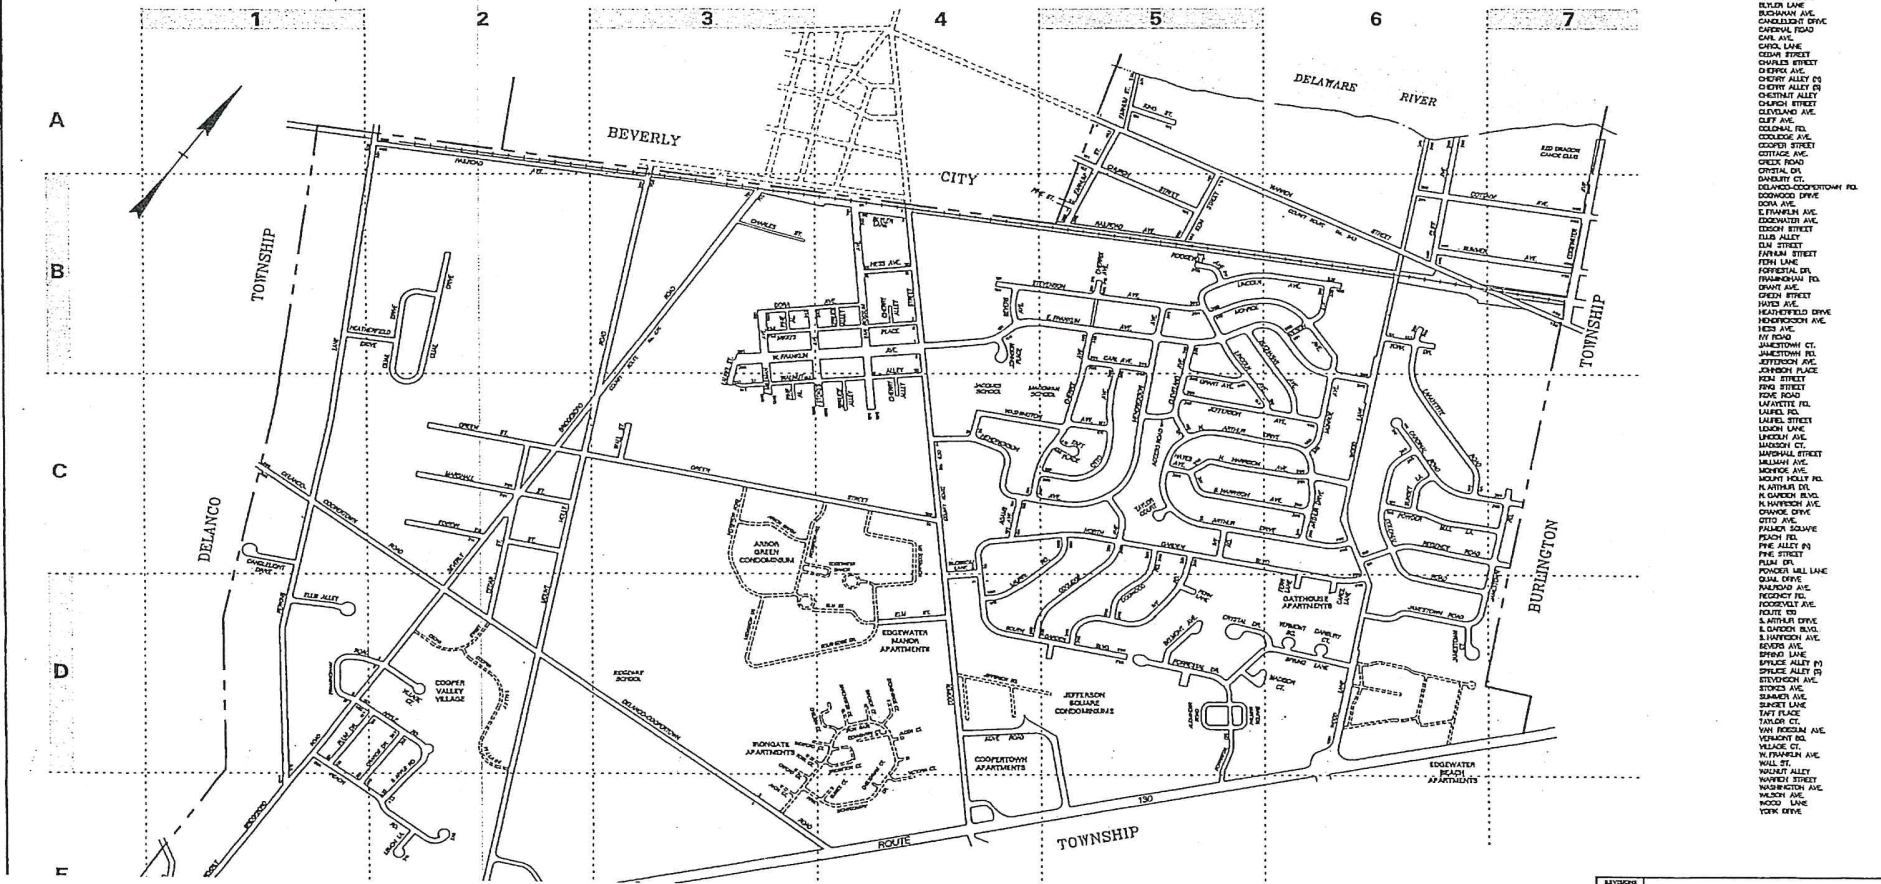

202	Peach Road	D1	Dog crates, baby gates, suitcases, leather coat, garden tools
	WEIMANN Field	D3	WEIMANN Field: clothing, household items, some furniture
	WEIMANN Field	D3	WEIMANN Field: Chandeliers, kitchen cannisters dishes, records, tools
741	Cooper Street	D4	WOMAN'S CLUB OF EP: ALL PROCEEDS BENEFIT LOCAL CHARITIES: Lots of great items, PRICED TO SELL!! desks, jewelry armoire, coffee table, recliner, book cases, linens, housewares, Lennox items, microwave, lots of nice clothes, incl. men's, womens', name brands, some w/tags, & some 2XL sizes w/tags, coats, shoes - some brand new, sweaters, sweatshirts, toys, games, Christmas, books, 17 WWII model airplanes, lots more!
1020	Cooper Street	D4	Tools, clothes, work boots, household furniture, jewelry, Christmas stuff & much more
210	Coolidge Avenue	D5	All proceeds go to Breast Cancer & Suicide Prevention charities; PLUS awareness merchandise available w/proceeds going to organizations
222	Coolidge Avenue	D5	From A to Z: tools, antique Slipper Chair, rocker, old tables, knick-knacks, dolls
210	Ivy Road	D5	
1	Belmont Avenue	SPW - D5	
2	Belmont Avenue	SPW - D5	Tools, men's clothes, household items
8	Belmont Avenue	SPW - D5	Tools, toys, household items, etc.
51	Forrestal Drive	SPW - D5	Household items, clothing, records, lamp, etc.
36	Palmer Square	SPW - D5	Lots of items
22	Crystal Drive	SPW - D5	Women's clothing, household items
30	Spring Lane	SPW - D6	Many items
7	Danbury Court	SPW - D6	Almost new clothes, vases, figurines & knick-knacks; Will sketch portraits for tiny donation to her church
			See MAP below:

ROAD MAP
EDGEWATER PARK TOWNSHIP
BURLINGTON COUNTY, N.J.

STREET INDEX

LEGEND
1/2" = 1' DIST

ROAD MAP